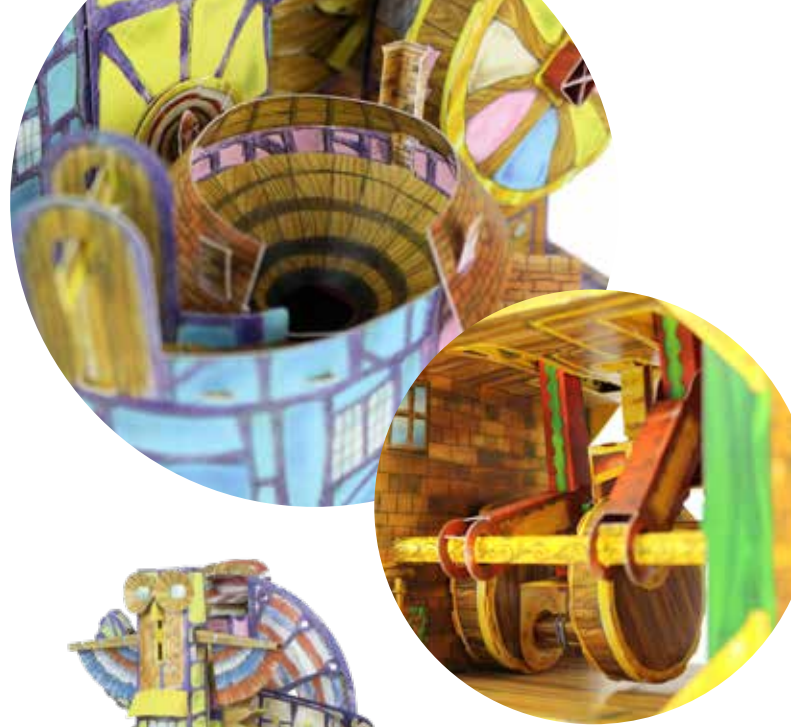

BABA00641
SANTA'S ROOFTOP VISIT -
3D POP UP
ISBN: 9781645166931
CP: 6

GLUELESS AUTOMATON KITS

Made entirely from cardboard and assembled without glue, simply pop out the parts and slot them together to create amazing interactive moving models. Age 8+.